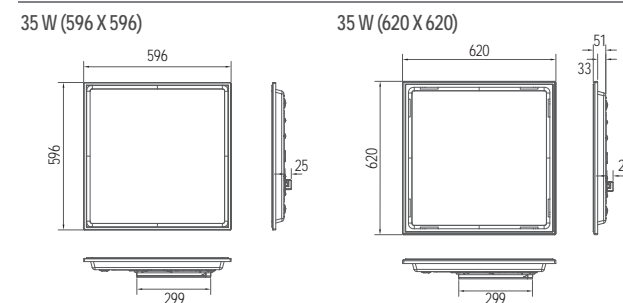

DIMENSIONS (Unit : mm)

OPTION

DALI DONGLE

(58.2 x 57.5 x 24.4)

ZIGBEE DONGLE

(22 x 28.7 x 7.7)