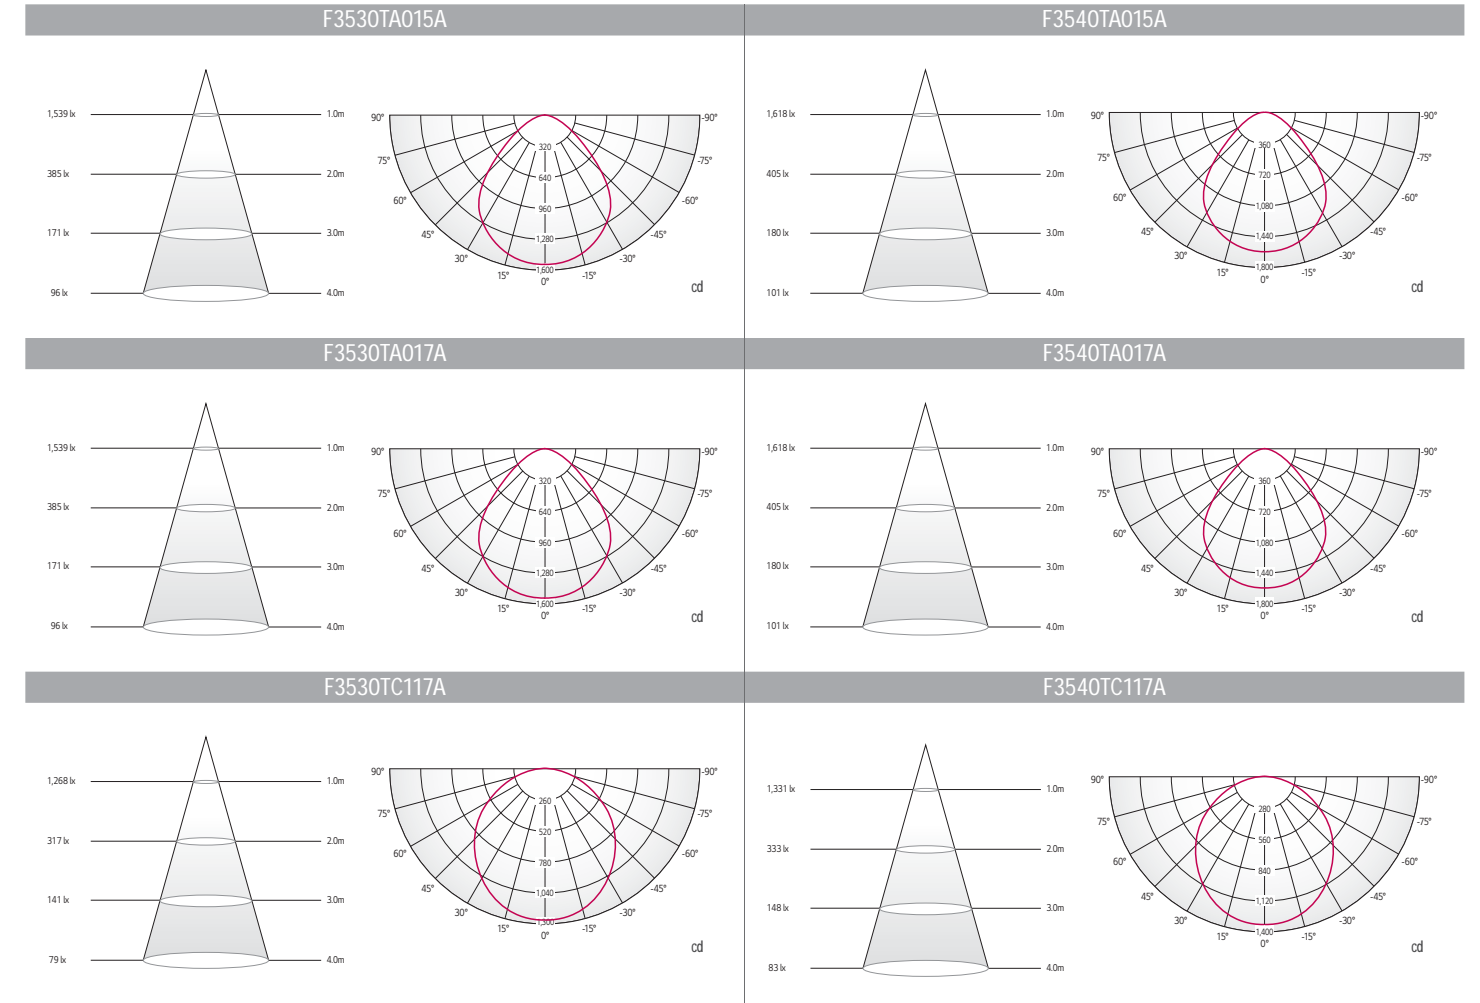

TECHNICAL DATA

SPECIFICATION

Model Number	Power Consumption	Luminous Flux	Efficacy	Color Temperature	Beam Angle	CRI	UGR	IP	Glow Wire Test	Power Factor	Lifetime	Storage Temperature	Operating Temperature	Input Voltage	Input Frequency	Dimensions	Installation	Weight	Dimmable	Certification	
	W	lm	lm/W	K	°	-	-	-	°C	-	hrs	°C	°C	VAC	Hz	mm	-	kg	-	-	
NEW F3530TA015A		3,330	95	3000																	
NEW F3540TA015A		3,500	100	4000												596 x 596		3.65			
NEW F3550TA015A		3,500	100	5000	82		19		850												
NEW F3530TA017A	35	3,330	95	3000		83		20		0.9	50,000	-30-80	-20-50	100-240	50/60		T-bar			Yes (0-10V) *optional -DALI -ZigBee	CE ENEC
NEW F3540TA017A		3,500	100	4000																	
NEW F3530TC117A		3,600	103	3000																	
NEW F3540TC117A		3,780	108	4000	114		23		650